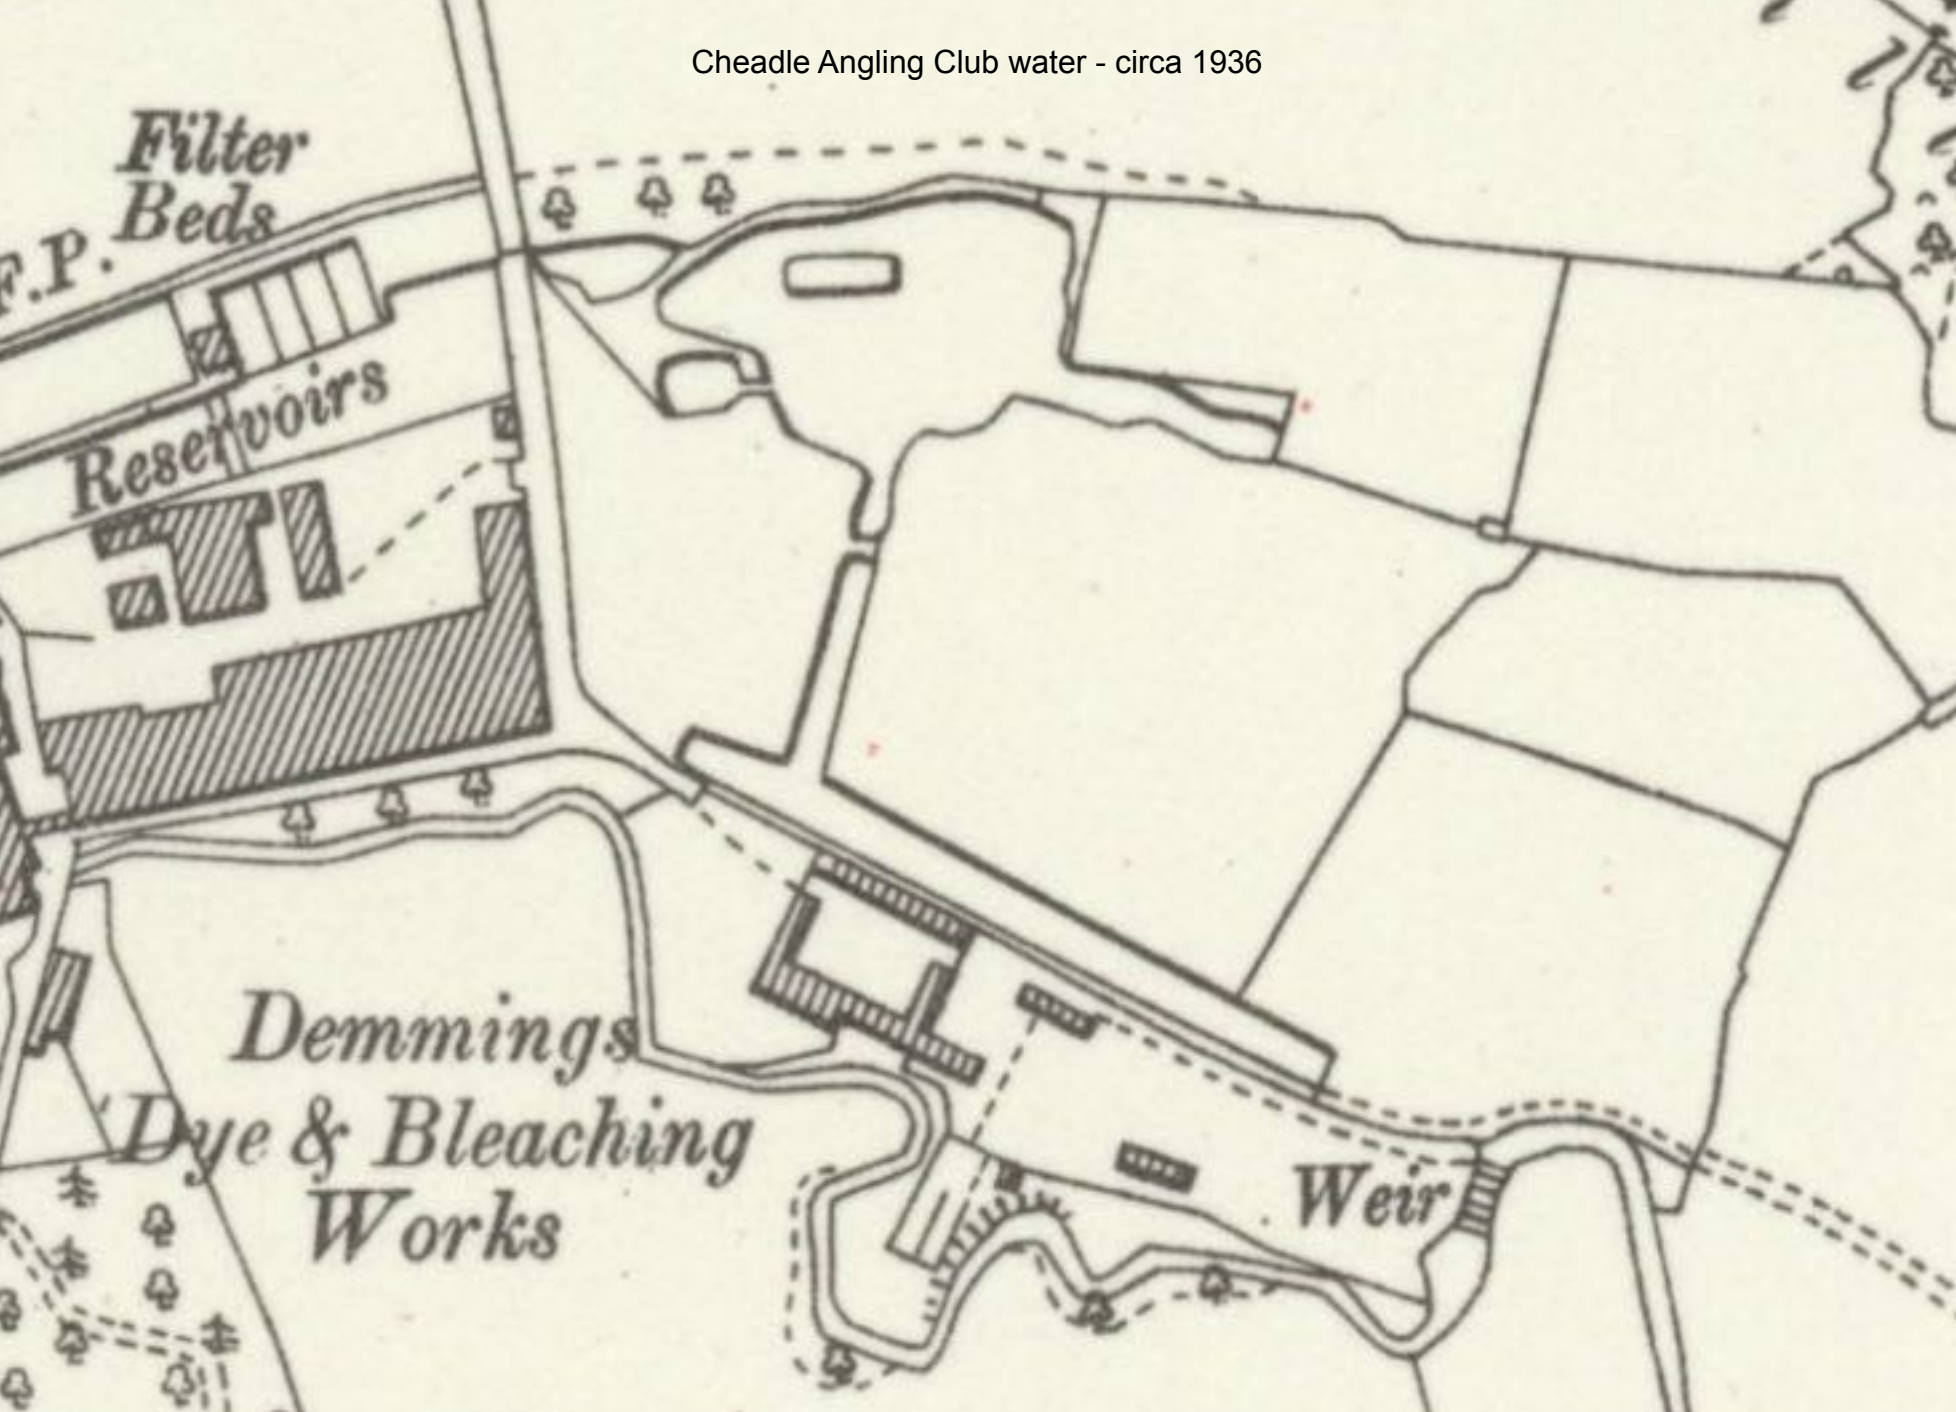

Cheadle Angling Club water - circa 1846

Cheadle Angling Club water - circa 1936

*Filter  
Beds*

*Reservoirs*

*Demmings  
Dye & Bleaching  
Works*

*Weir*

Cheadle Angling Club water - circa 1947