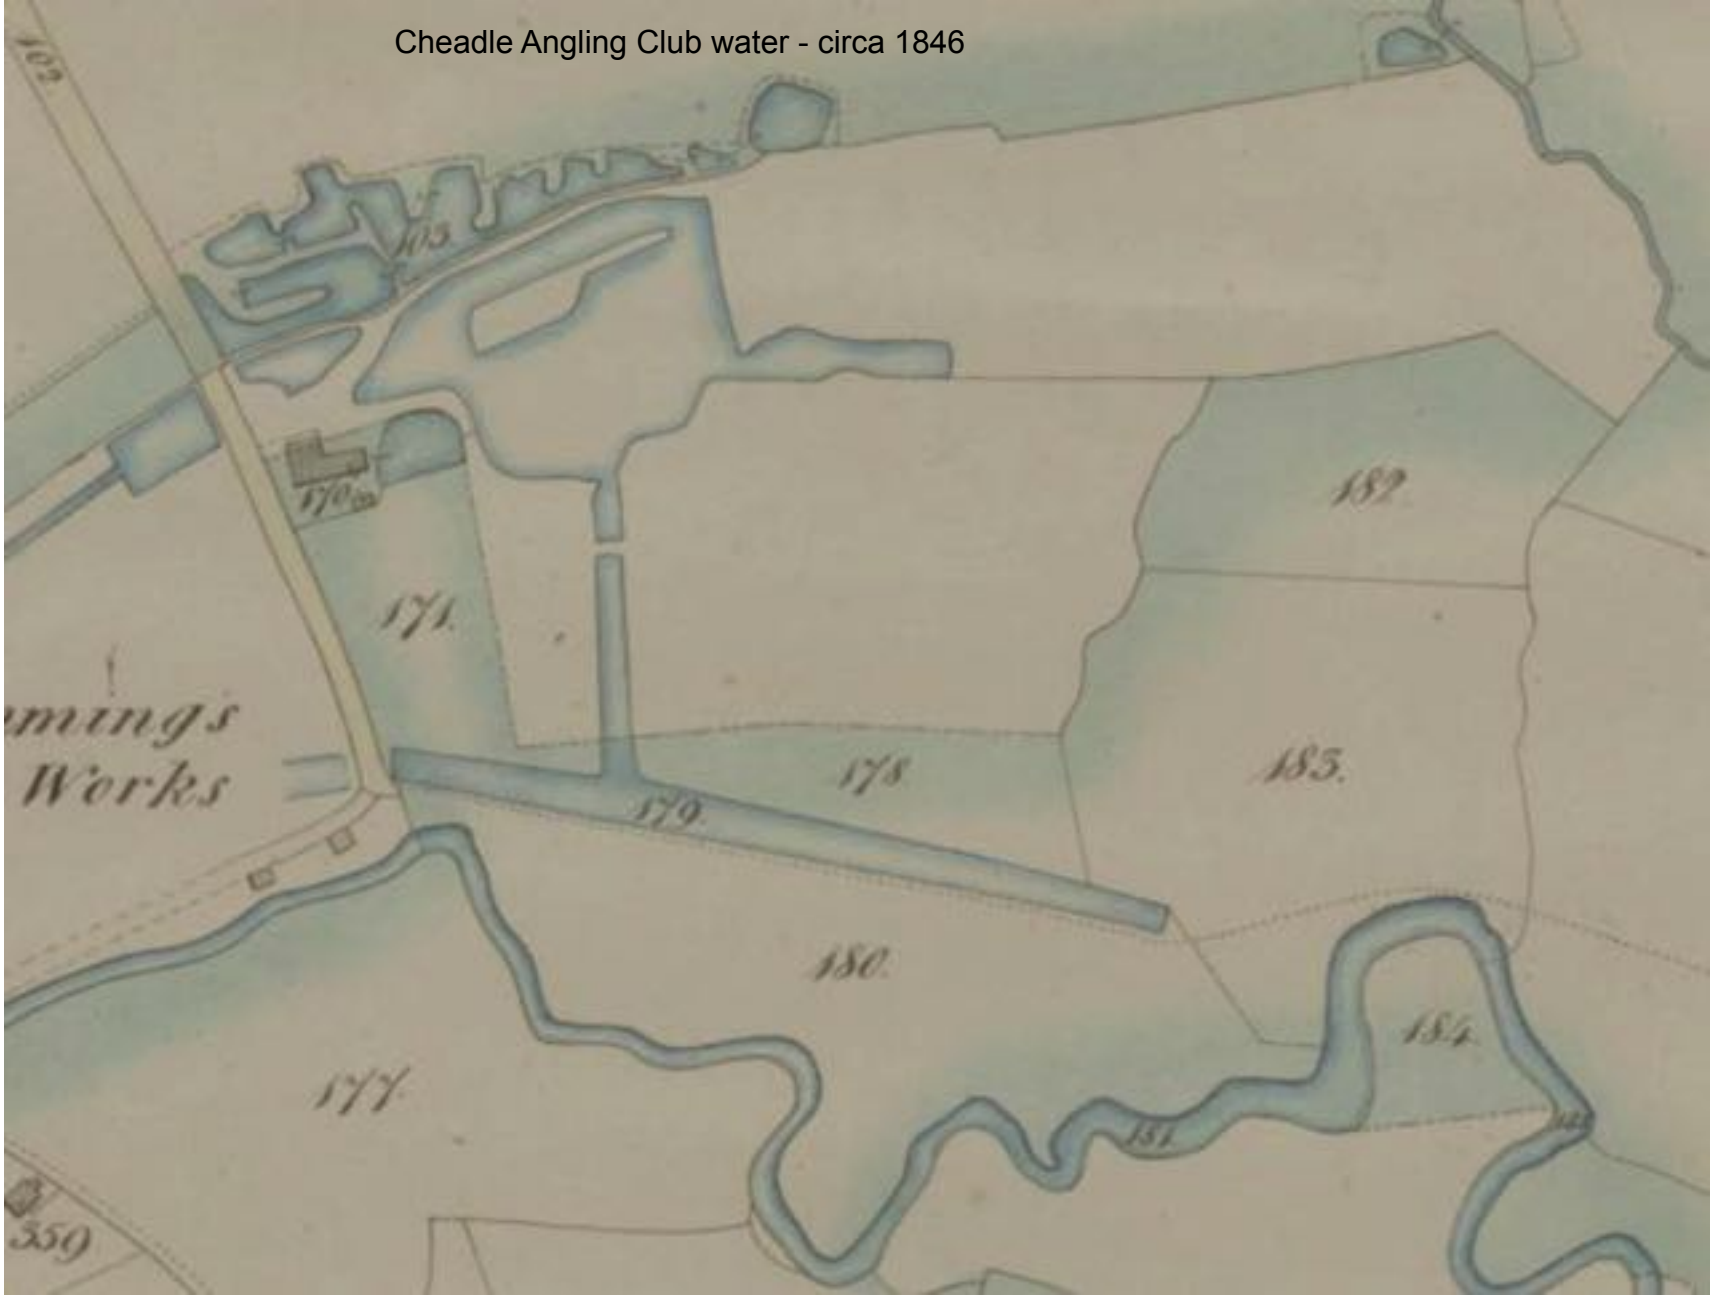

Cheadle Angling Club water - circa 1846

Cheadle Angling Club water - circa 1936

*Filter  
Beds*

*Reservoirs*

*Demmings  
Dye & Bleaching  
Works*

*Weir*

Cheadle Angling Club water - circa 1947